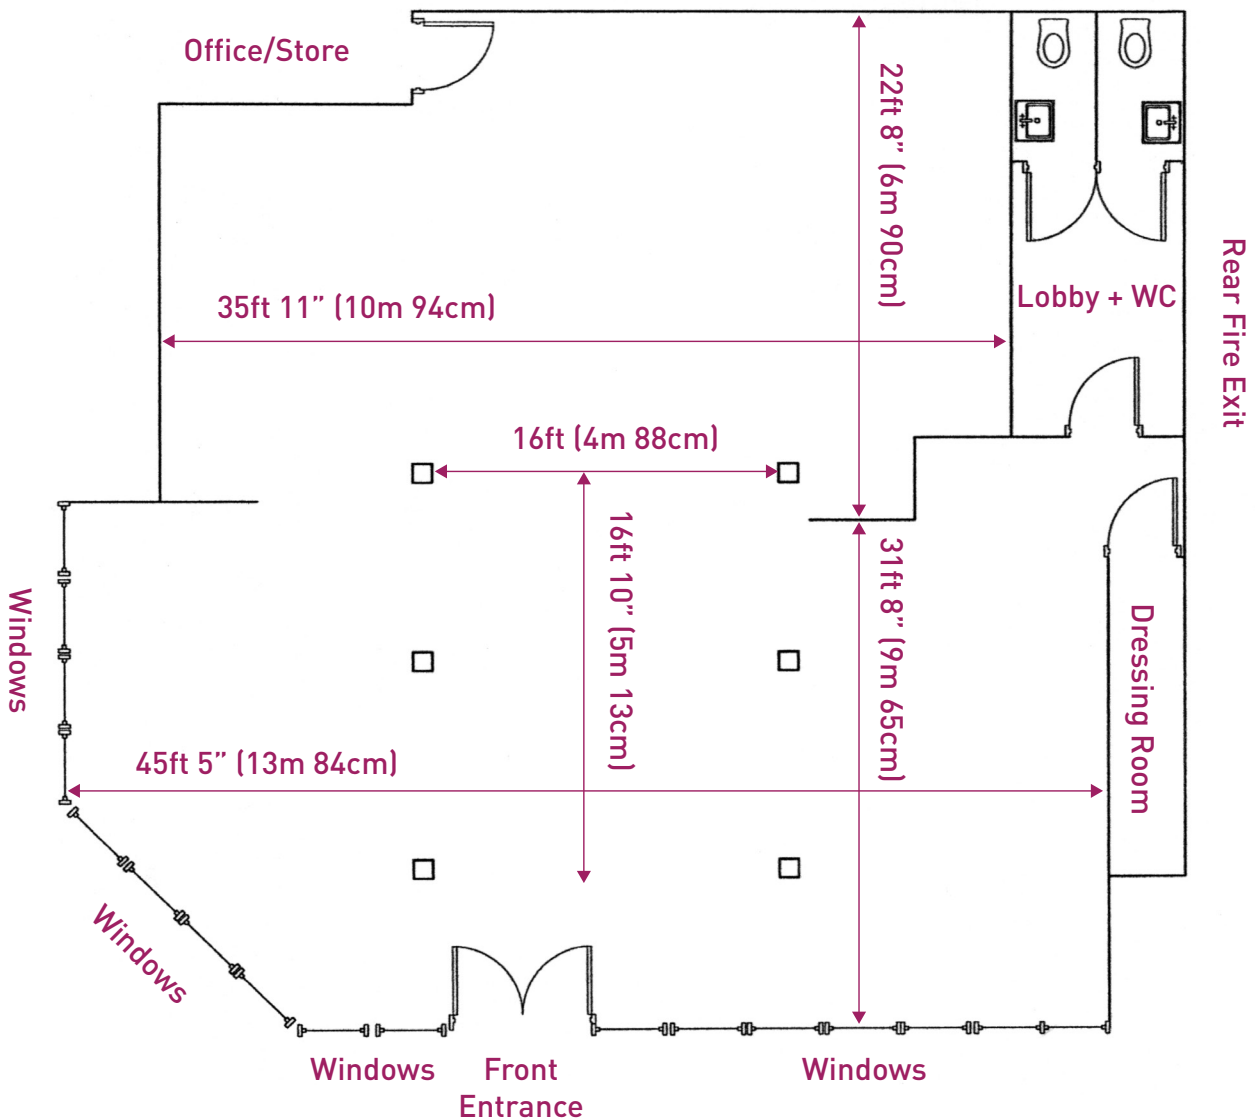

SHOP FRONT THEATRE FLOOR PLAN

Height: floor to ceiling is 9ft 10" (3m)

Theatre Absolute

Shop Front Theatre, 38 City Arcade, Coventry CV1 3HW | info@theatreabsolute.co.uk