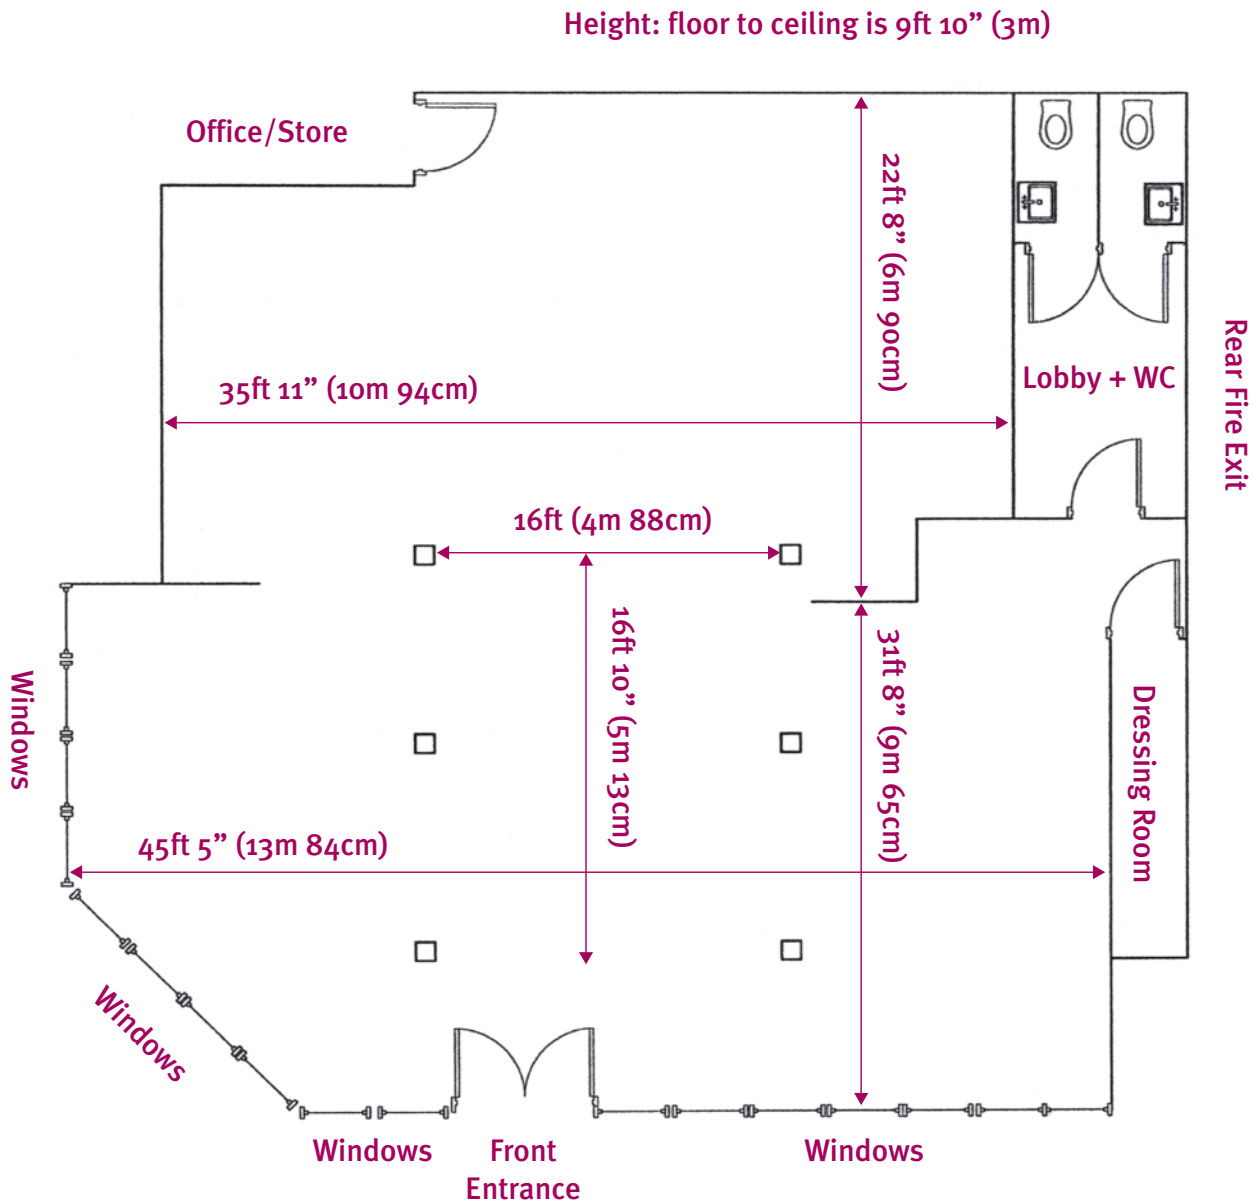

# Floor Plan

shop front  
theatre

38 city arcade

Theatre Absolute  
Shop Front Theatre  
38 City Arcade  
Coventry CV1 3HW

Contact: [julia@theatreabsolute.co.uk](mailto:julia@theatreabsolute.co.uk)  
[www.theatreabsolute.co.uk](http://www.theatreabsolute.co.uk)  
Twitter: @theatreabsolute  
Facebook: theatreabsolute